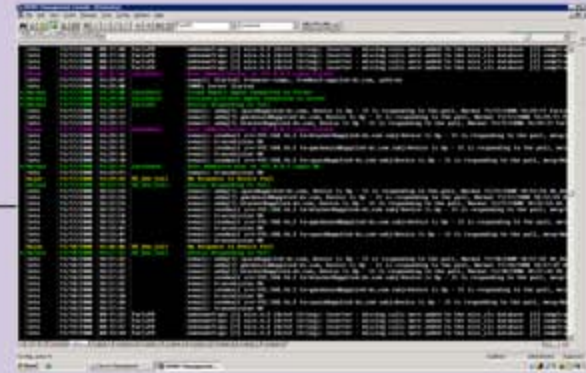

Smart UPS

Customer Recorder

Customer Workstation

Secure Virtual LAN over Internet

ADS ALERT
Remote Monitoring Service

ICMP Polling

Events Graphically Displayed

SNMPc Server @ ADS Headquarters

Errors Recorded in Log

Field Engineer's Blackberry SmartPhone

Station Monitored by ADS Engineers

Email Updates to Customers